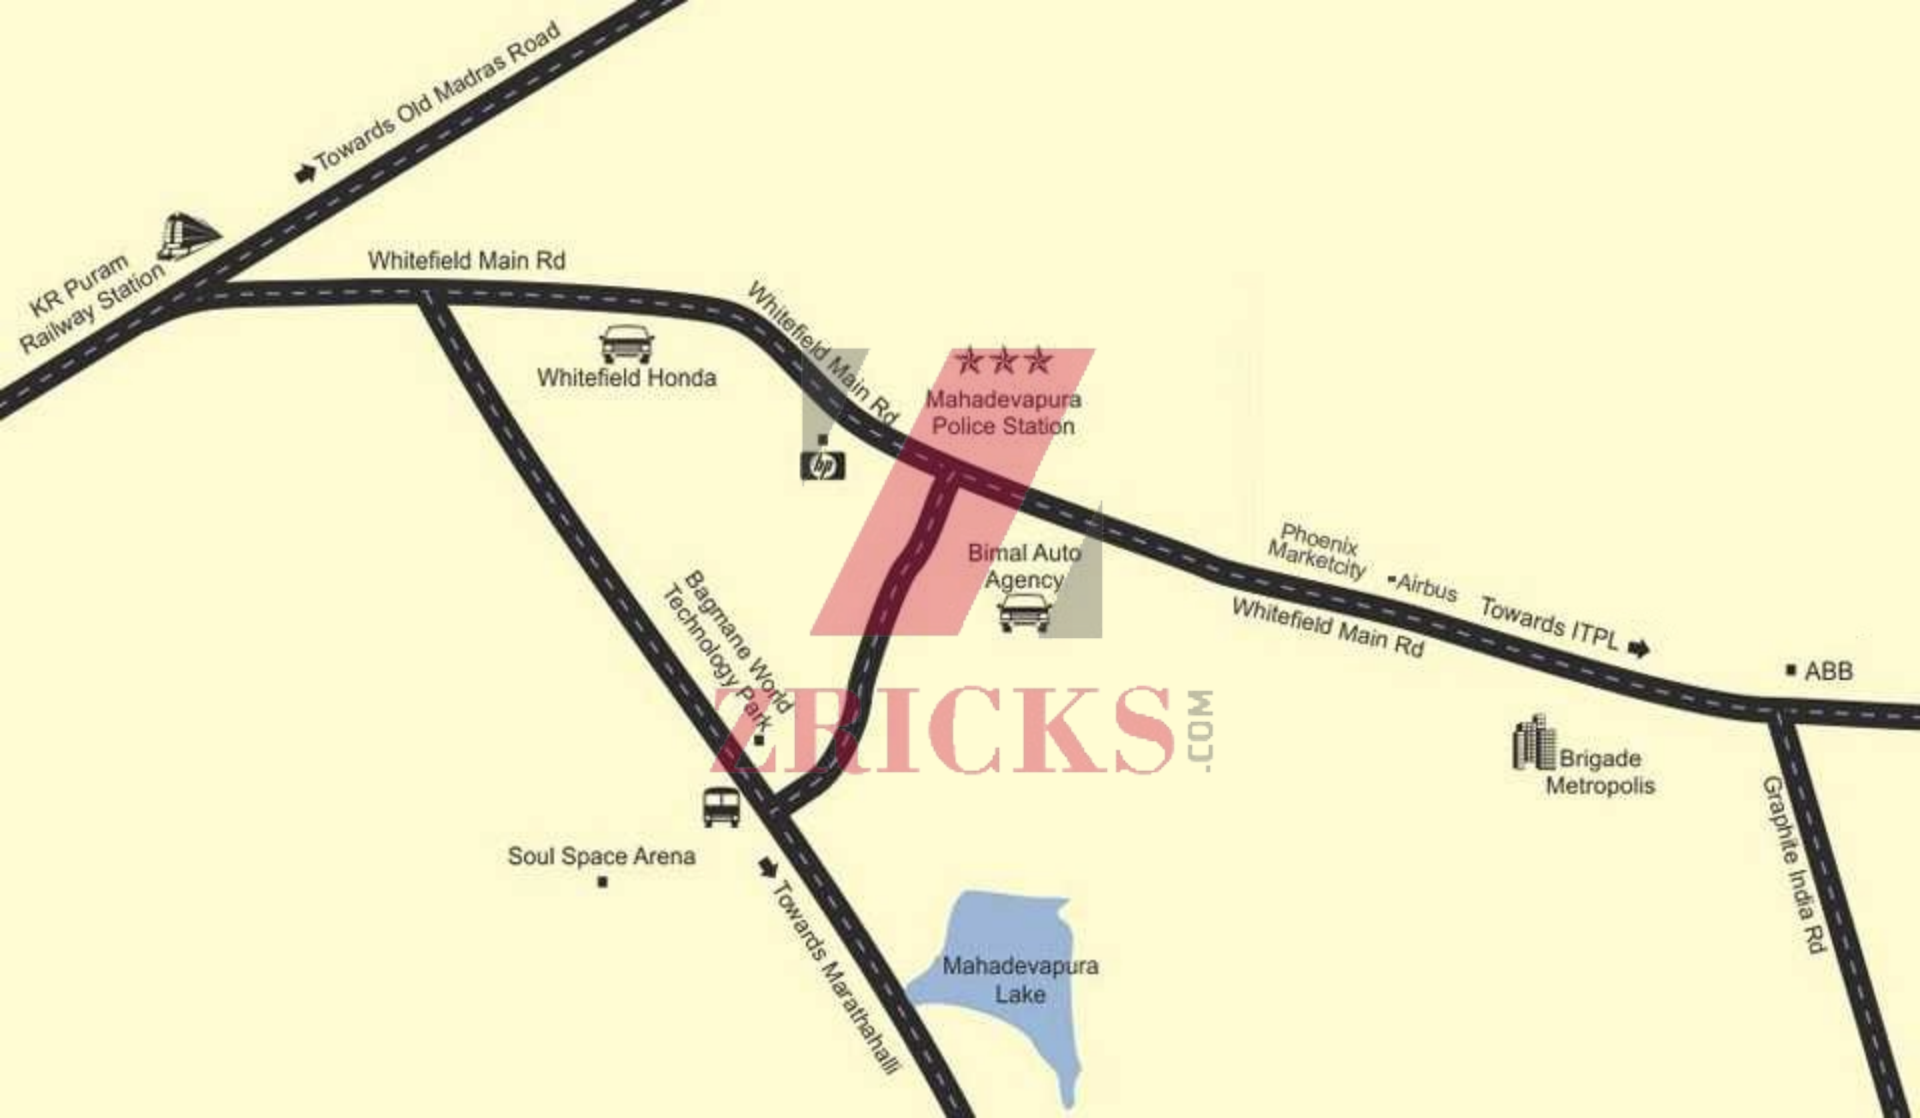

Park

ZRICKS.COM

KR Puram
Railway Station

→ Towards Old Madras Road

Whitefield Main Rd

Whitefield Honda

Whitefield Main Rd

☆☆☆
Mahadevapura
Police Station

Bimal Auto
Agency

Phoenix
Marketcity

Airbus

→ Towards ITPL

Whitefield Main Rd

■ ABB

Brigade
Metropolis

Graphite India Rd

Bagmane World
Technology Park

Soul Space Arena

→ Towards Marathahalli

Mahadevapura
Lake

TRICKS.COM

ZRICKS real estate

ZRICKS.COM

ZRICKS